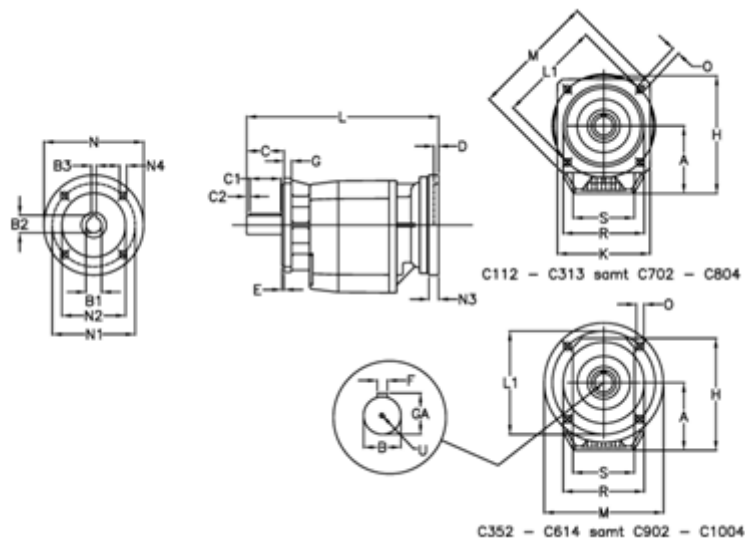

# Data Sheet

Article number: 40600816902445  
 Description: Helical gearbox  
 C803F-169-P112B5

## Measures

A = 247.0	D = 4.5	L1 = 350	R = 320
B = 80	E = 5	M = 400	S = 300
B1 = 28	F = 22	N = 250	U = M20x42
B2 = 31.3	G = 20	N1 = 215	
B3 = 8	GA = 85.0	N2 = 180	
C = 140	H = 422.0	N3 = 0	
C1 = 110	K = 350	N4 = M12x16	
C2 = 15	L = 543.0	O = 18.0	